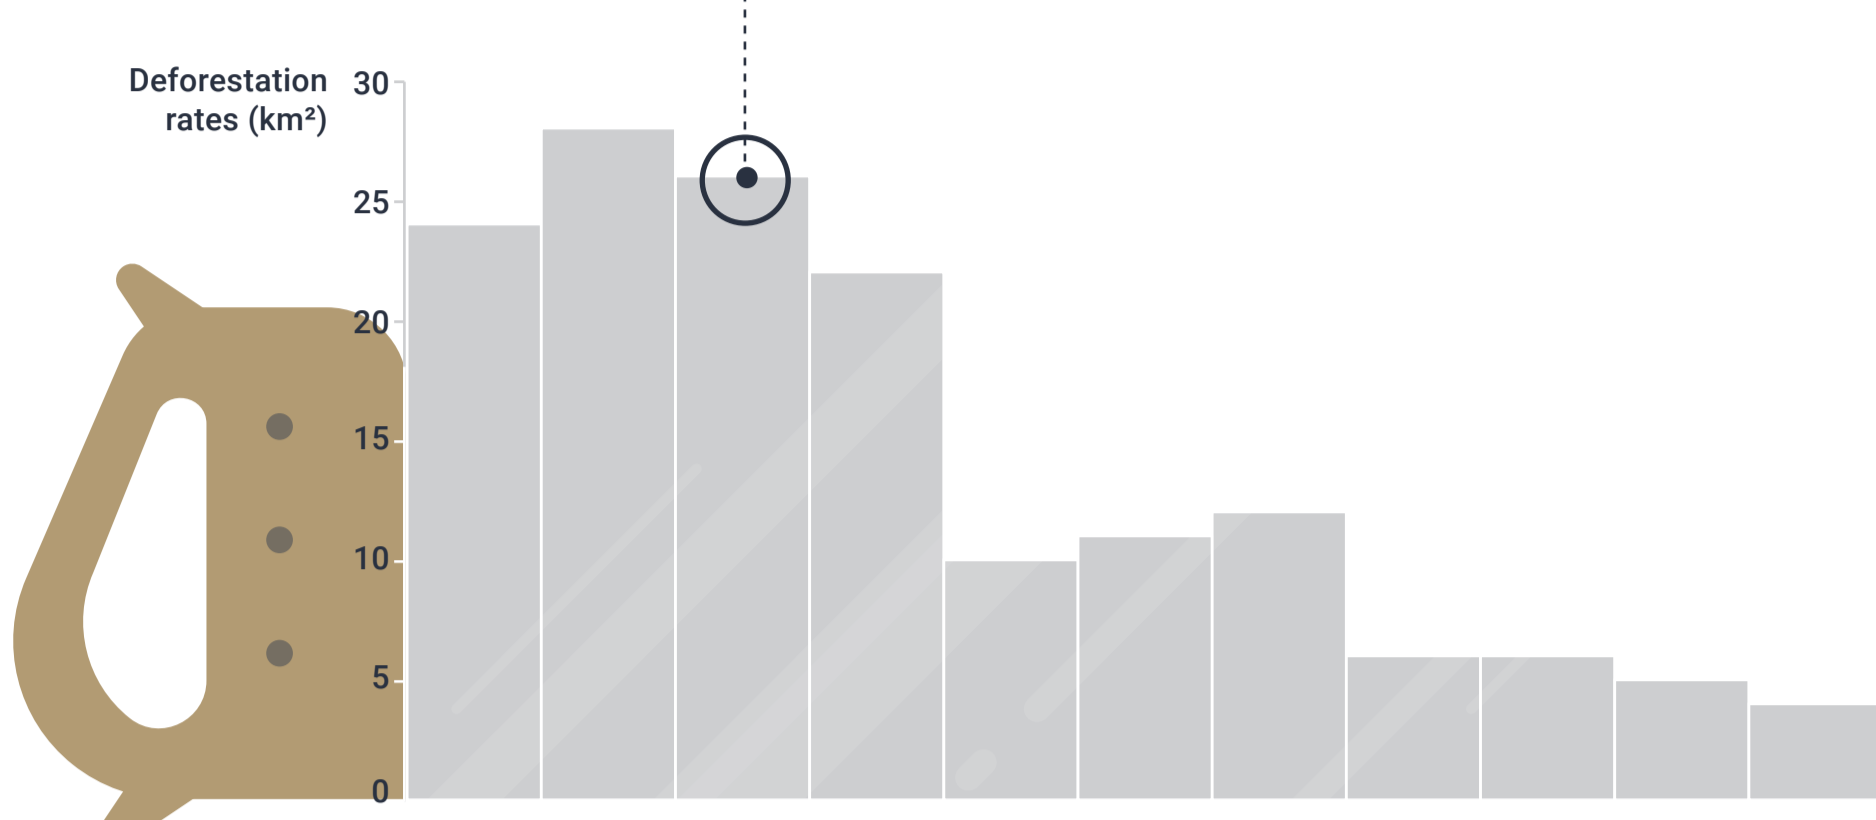

WHAT IS HAPPENING IN AMAZON DEFORESTATION?

Brazilian conservation policies **ARE MAKING PROGRESS**

New deforestation policies introduced

Deforestation rates dropped by **80%**

BUT

monitoring satellites **CAN'T DETECT** small clearings – those smaller than **25 HECTARES** (~ 30 soccer fields)

large clearings

✓ **DETECT**

small clearings

✗ **CAN'T DETECT**

As a result, small clearings **ARE RISING** as a percentage of overall deforestation

small clearings

X

large clearings