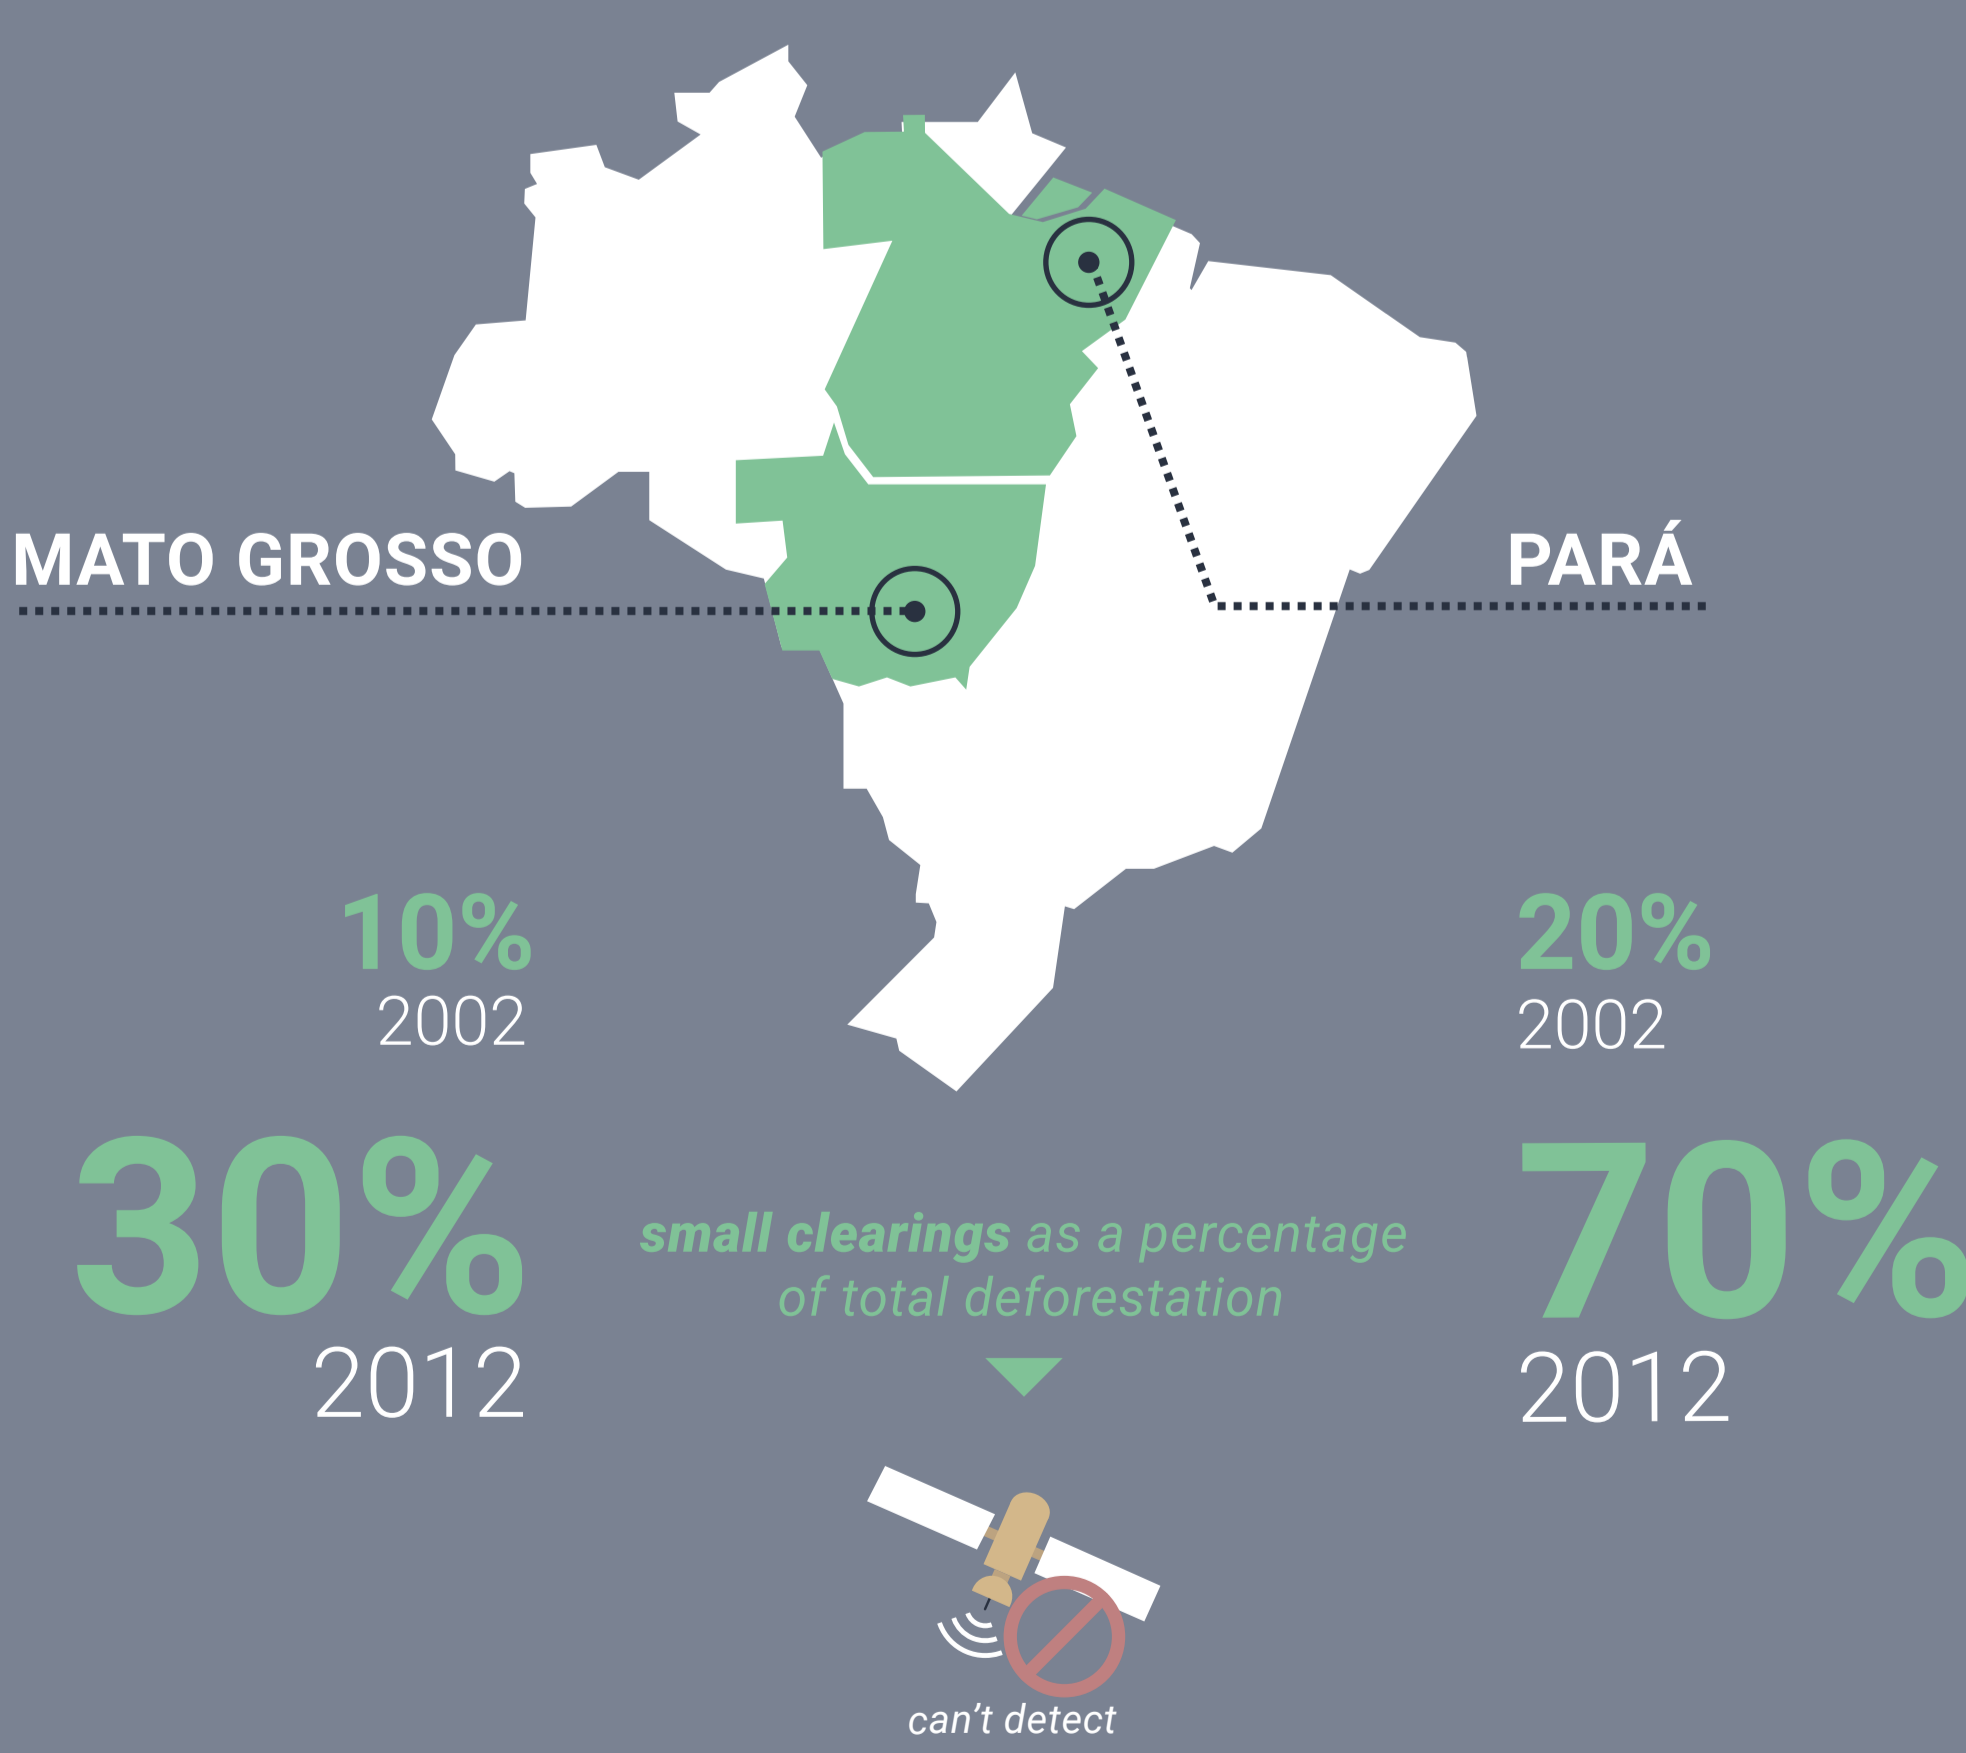

WHAT IS HAPPENING IN AMAZON DEFORESTATION?

Brazilian conservation policies **ARE MAKING PROGRESS**

New deforestation policies introduced

Deforestation rates dropped by **80%**

BUT

monitoring satellites **CAN'T DETECT** small clearings – those smaller than **25 HECTARES** (~ 30 soccer fields)

large clearings

✓ **DETECT**

small clearings

✗ **CAN'T DETECT**

As a result, small clearings **ARE RISING** as a percentage of overall deforestation

small clearings

X

large clearings

People changed how they deforest to **AVOID DETECTION**

Deforestation practices differed from state to state

NEW POLICIES must tackle **REGIONAL DIFFERENCES** to strengthen the fight against deforestation