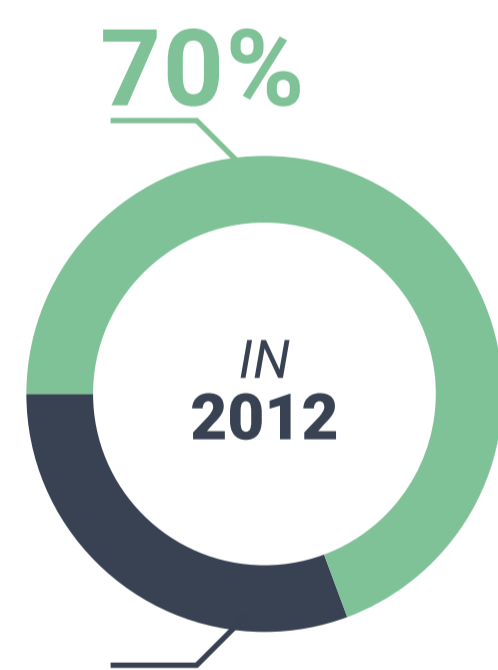

WHAT IS HAPPENING IN AMAZON DEFORESTATION?

Brazilian conservation policies **ARE MAKING PROGRESS**

New deforestation policies introduced

Deforestation rates dropped by **80%**

BUT

monitoring satellites **CAN'T DETECT** small clearings – those smaller than **25 HECTARES** (~ 30 soccer fields)

large clearings

✓ **DETECT**

small clearings

✗ **CAN'T DETECT**

As a result, small clearings **ARE RISING** as a percentage of overall deforestation

small clearings

X

large clearings