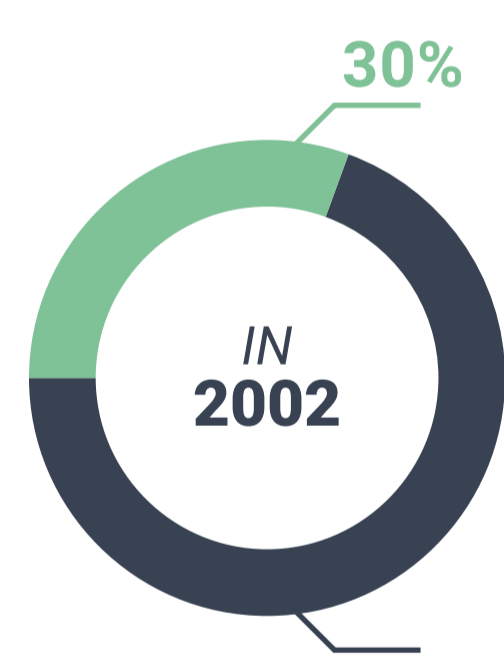

WHAT IS HAPPENING IN AMAZON DEFORESTATION?

Brazilian conservation policies **ARE MAKING PROGRESS**

New deforestation policies introduced

Deforestation rates dropped by **80%**

BUT

monitoring satellites **CAN'T DETECT** small clearings – those smaller than **25 HECTARES** (~ 30 soccer fields)

large clearings

✓ **DETECT**

small clearings

✗ **CAN'T DETECT**

As a result, small clearings **ARE RISING** as a percentage of overall deforestation

small clearings

X

large clearings